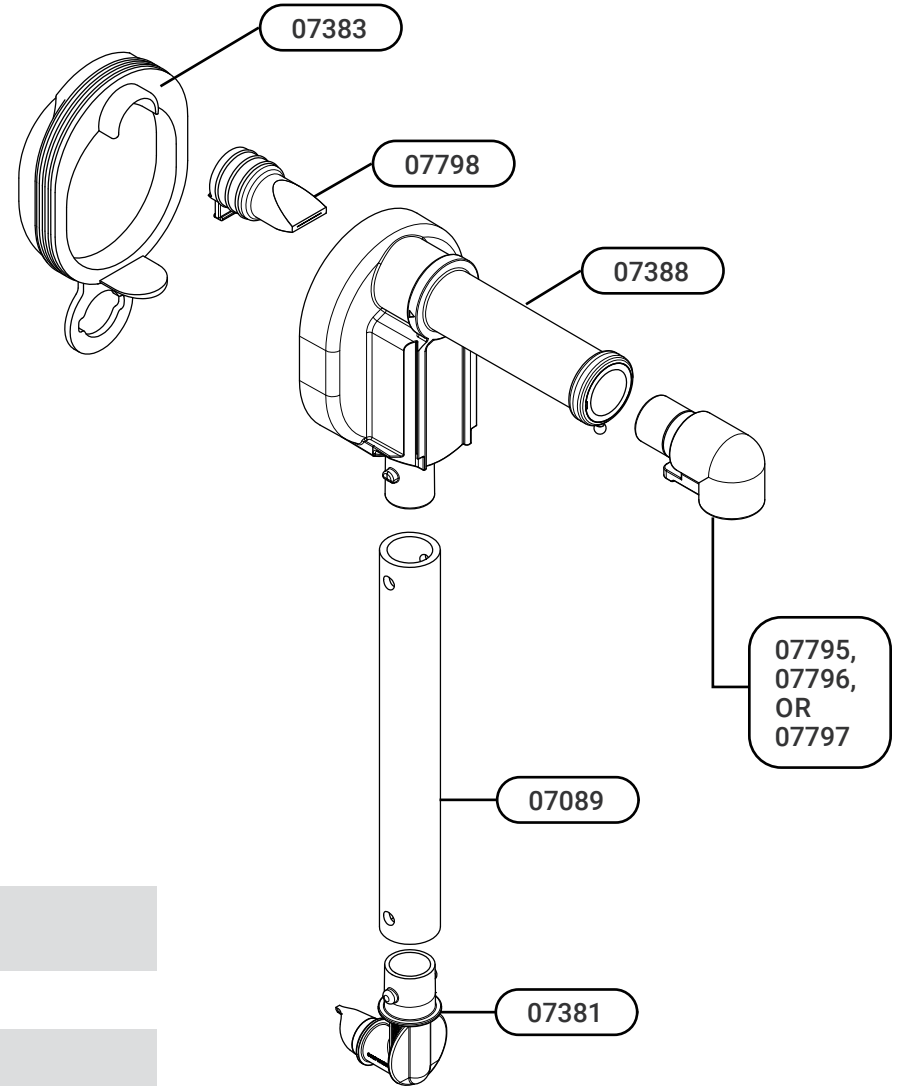

## 07794 Server Express Pump

Complete View for Reference

PART	QTY	DESCRIPTION
07383	1	PUMP DOME, BLACK
07798	1	LARGE PINCH VALVE
07388	1	PUMP HOUSING
07089	1	7" TUBE
07381	1	CONNECTOR, 16MM
07795	1	DISCHARGE FITTING, .156, SM.
07796	1	DISCHARGE FITTING, .256, MED.
07797	1	DISCHARGE FITTING, .394, LG.