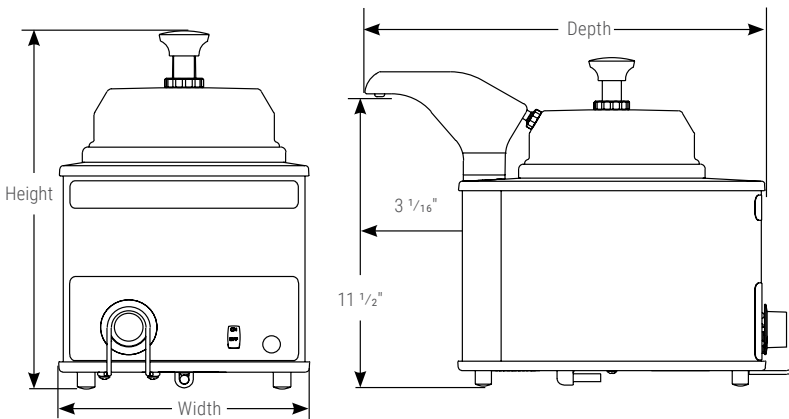

APPLICATIONS

- Theater, stadium and other amusement operations looking to dispense butter topping
- Create snack interest with merchandising graphics

DETAILS

- Precise portions keep food costs low – pump dispenses a max 1 oz portion, adjustable in 1/8 oz increments
- Includes 3 qt stainless steel jar (94009)
- Keep lines moving and food costs under control with perfect portions every time
- Retain peak quality – the temperature-sensing thermostat prevents burning, and the lid holds in moisture
- Specially designed pump prevents butter from spraying
- Spout heater keeps toppings inside warm and fluid
- Merchandising magnet provides quick product identification

3 qt stainless steel jar included
94009

Your Spectators Will Savor The Experience.

SUPREME® BUTTER MERCHANDISER: MODEL BSW-SS

Server Model BSW-SS Supreme® Butter Merchandiser is constructed of stainless steel and black, thermoset plastic bottom and top panels. Dispense directly from the supplied 3 qt stainless steel jar or a manufacturer's #10 can (not included) with a stainless steel pump; 1 oz maximum portion reduces in 1/8 oz increments. A 500 watt heating element powered by an adjustable thermostat, and power is controlled by an ON/OFF rocker switch. The warmer base features a water-bath fill line, and includes a spout warmer. NSF listed. C-UL-US listed. Two-year warranty.

order amt	model/item	app	description	capacity	dims (H x W x D)	plug	voltage	watts	weight
<input type="checkbox"/>	BSW-SS 86540		warmer with butter pump (06110) & stainless steel jar (94009)	3 qt jar	13" x 8 15/16" x 15 1/2"		120 AC	517	16 lb