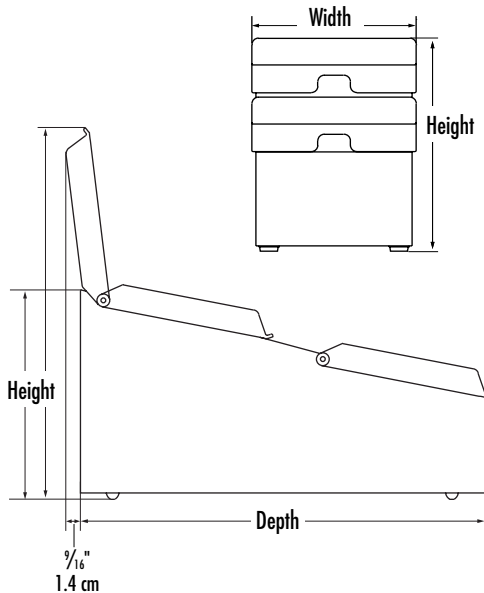

Accessory Items

- 1/9-Size Jar 3 1/2" (8.9 cm), Black Plastic (28 oz/ .8 L) 87202
- 1/9-Size Jar 6" (15.2 cm), Black Plastic (48 oz/ 1.4 L) 87203
SR-2S 1/9 can be filled with 1 larger jar, in the back station
- Hinged Lid for 1/9-Size Jars, Clear Plastic 87253
- 2PRS Pan, 4" (10 cm), Black Plastic 85151 (28 oz/ .8 L)
- Snap-On Storage Lid for 2PRS Pan, Clear Plastic 85161
- Spoon, 4" (10.2 cm) Handle, Clear Plastic 85156

Specifications on reverse side

TOPPING STATIONS FRONT-TO-BACK TIERED RAILS

Models **SR-2S 1/9**
& **2PRS**

SR-2S 1/9 85541

2PRS 85150

Specifications

Model	SR-2S 1/9 85541			
Construction	Stainless steel base and clear plastic hinged lids with black plastic jars.			
Capacity	1/9-size jar, 3 1/2" (8.9 cm) deep; 28 fl oz (.8 L) when in base			
Dimensions	<u>Height</u>	<u>Width</u>	<u>Depth</u>	<u>Lid Open</u>
	8 9/16"	5 5/16"	15 3/4"	10 13/16"
	21.8 cm	13.5 cm	40 cm	27.5 cm
Weight	5 lb (2.3 kg)			
Model	2PRS 85150			
Construction	Stainless steel base with black plastic jars and clear hinged lids.			
Capacity	2PRS Pan, 4" deep holds 28 fl oz (.8 L) when in base.			
Dimensions	<u>Height</u>	<u>Width</u>	<u>Depth</u>	<u>Lid Open</u>
	8 5/16"	6 5/16"	15 13/16"	14 1/2"
	21.1 cm	16 cm	29.8 cm	36.8 cm
Weight	6 lb (2.7 kg)			
Option	Order 2PRS 85160 for self-closing lids.			