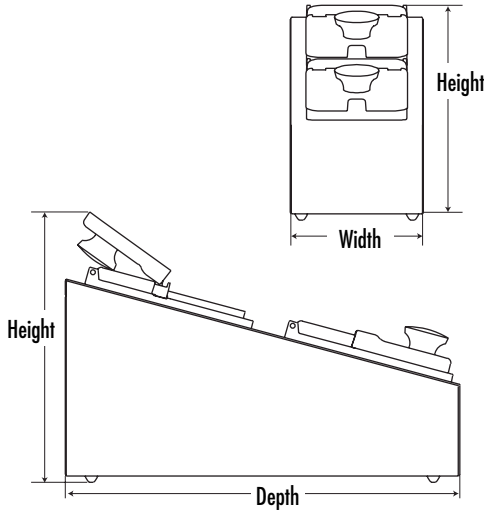

Accessory Items

- 1/9-Size Jar 3 1/2" (8.9 cm), Black Plastic (28 oz/ .8 L) 87202
- 1/9-Size Jar 6" (15.2 cm), Black Plastic (48 oz/ 1.4 L) 87203
SR-2S 1/9 can be filled with 1 larger jar, in the back station
- Hinged Lid for 1/9-Size Jars, Clear Plastic 87253
- 2PRS Pan, 4" (10 cm), Black Plastic 85151 (28 oz/ .8 L)
- Snap-On Storage Lid for 2PRS Pan, Clear Plastic 85161
- Spoon, 4" (10.2 cm) Handle, Clear Plastic 85156

Specifications on reverse side

TOPPING STATIONS FRONT-TO-BACK TIERED RAILS

Models **SR-2S 1/9**
& **2PRS**

SR-2S 1/9 85541

2PRS 85150

Specifications

Model	SR-2S 1/9 85541			
Construction	Stainless steel base and clear plastic hinged lids with black plastic jars.			
Capacity	1/9-size jar, 3 1/2" (8.9 cm) deep; 28 fl oz (.8 L) when in base			
Dimensions	<u>Height</u>	<u>Width</u>	<u>Depth</u>	<u>Lid Open</u>
	8 9/16"	5 5/16"	15 3/4"	10 13/16"
	21.8 cm	13.5 cm	40 cm	27.5 cm
Weight	5 lb (2.3 kg)			
Model	2PRS 85150			
Construction	Stainless steel base with black plastic jars and clear hinged lids.			
Capacity	2PRS Pan, 4" deep holds 28 fl oz (.8 L) when in base.			
Dimensions	<u>Height</u>	<u>Width</u>	<u>Depth</u>	<u>Lid Open</u>
	8 5/16"	6 5/16"	15 13/16"	14 1/2"
	21.1 cm	16 cm	29.8 cm	36.8 cm
Weight	6 lb (2.7 kg)			
Option	Order 2PRS 85160 for self-closing lids.			