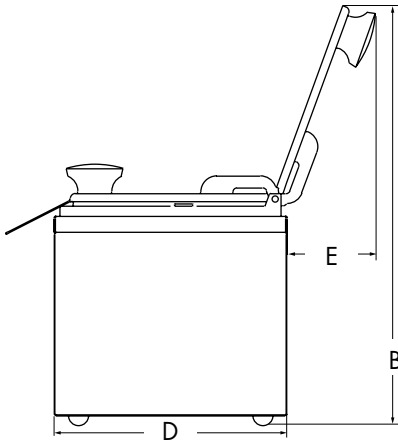

Specifications on reverse side

TOPPING STATIONS INSULATED MINI BAR COMBOS

Models MB-2,
MB-3 & MB-4

Mini Bar Multiples

Specifications

Construction | Insulated base with stainless steel housing, black plastic 1/9-size jars, stainless steel lids and ladles

Capacity | 1.9 qt (1.8 L) per jar

Model	MB-2 87470	MB-3 87290	MB-4 87480
A-Height	9 7/16" 24 cm	9 7/16" 24 cm	9 7/16" 24 cm
B-Height	14 3/16" 36 cm	14 3/16" 36 cm	14 3/16" 36 cm
C-Width	10" 25.4 cm	14 1/32" 35.6 cm	18 1/16" 45.9 cm
D-Depth	8 1/4" 21 cm	8 1/4" 21 cm	8 1/4" 21 cm
E-Depth	2 11/16" 6.8 cm	2 11/16" 6.8 cm	2 11/16" 6.8 cm
Weight Complete	6 lb 2.7 kg	8 lb 3.6 kg	10 lb 4.5 kg