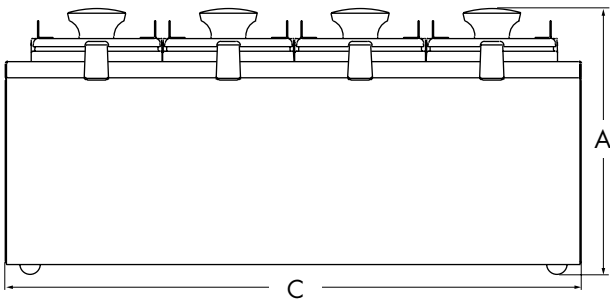

MB-4 87480

Bid Description

Mini Bar combinations have an insulated base with stainless steel housing for countertop use. Each combination model includes multiples of the following components: black plastic 1/9-size jar, 6" (15.2 cm) deep, stainless steel hinged lid and 1 oz (30 mL) stainless steel ladle with a 6" handle.

Specifications on reverse side

TOPPING STATIONS INSULATED MINI BAR COMBOS

Models MB-2,
MB-3 & MB-4

Mini Bar Multiples

Specifications

Construction | Insulated base with stainless steel housing, black plastic 1/9-size jars, stainless steel lids and ladles

Capacity | 1.9 qt (1.8 L) per jar

Model	MB-2 87470	MB-3 87290	MB-4 87480
A-Height	9 7/16" 24 cm	9 7/16" 24 cm	9 7/16" 24 cm
B-Height	14 3/16" 36 cm	14 3/16" 36 cm	14 3/16" 36 cm
C-Width	10" 25.4 cm	14 1/32" 35.6 cm	18 1/16" 45.9 cm
D-Depth	8 1/4" 21 cm	8 1/4" 21 cm	8 1/4" 21 cm
E-Depth	2 11/16" 6.8 cm	2 11/16" 6.8 cm	2 11/16" 6.8 cm
Weight Complete	6 lb 2.7 kg	8 lb 3.6 kg	10 lb 4.5 kg