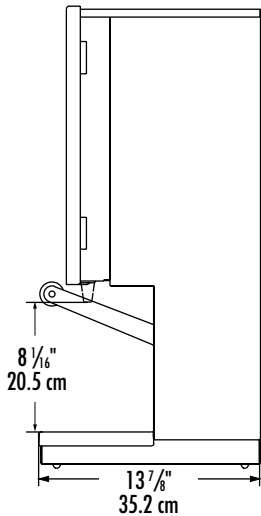

Source: Menu Trends 5000, Database 2007 & NPD Food World CREST 2007

Model SIMS

**TOPPING STATIONS {WHIPPED TOPPING SOLUTIONS}
SIMPLE SERV™, POUCHED TOPPING DISPENSER**

Simple Serv™

Specifications

Model	SIMS 87350		
Construction	Stainless steel with a brushed (#4) finish and black ABS plastic door and drip tray.		
Capacity	12 oz (340 g)		
Dimensions	Height	Width	Depth
	28 7/8"	9 3/4"	13 7/8"
	73.3 cm	24.8cm	35.2cm
Weight	33 lb (15 kg)		