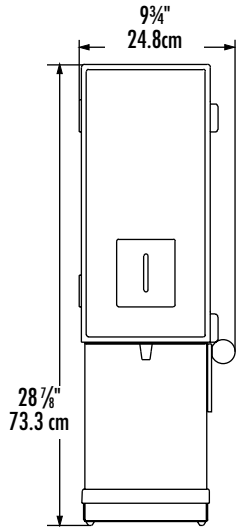

Source: Menu Trends 5000, Database 2007 & NPD Food World CREST 2007

Model SIMS

**TOPPING STATIONS {WHIPPED TOPPING SOLUTIONS}
SIMPLE SERV™, POUCHED TOPPING DISPENSER**

Simple Serv™

Specifications

Model	SIMS 87350		
Construction	Stainless steel with a brushed (#4) finish and black ABS plastic door and drip tray.		
Capacity	12 oz (340 g)		
Dimensions	Height	Width	Depth
	28 7/8"	9 3/4"	13 7/8"
	73.3 cm	24.8cm	35.2cm
Weight	33 lb (15 kg)		