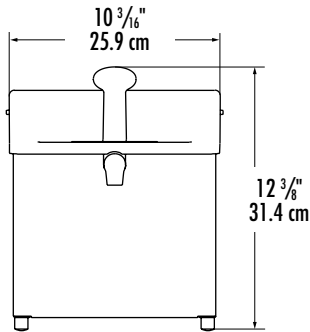

Accessories

- Replacement Pump 07518
- Single Drip Tray Assembly 07291
- Cleaning Brush 82049

PUMPS {POUCHED PRODUCTS} EXTREME DISPENSER

Model ECD

Extreme Countertop Dispenser™ ECD 07500

Specifications

Model	ECD 07500			
Construction	Stainless steel shroud with black plastic lid includes 5-piece plastic pump.			
Capacity	3 gallon (11.3 L) capacity			
Dimensions		<u>Height</u>	<u>Width</u>	<u>Depth</u>
	in	12 ³ / ₈	10 ³ / ₁₆	22 ¹¹ / ₁₆
	cm	31.4	25.2	57.6
Weight	14 lbs (6.4 kg)			