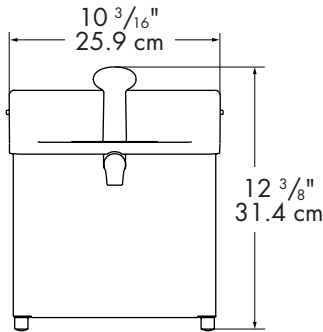

Maximum stroke yields 1 ounce (30 mL)

Easy-to-adjust portion control in 1/4 ounce (7 mL) increments

Accessories

- Replacement Pump 07518
- Single Drip Tray Assembly 07291
- Cleaning Brush 82049

PUMPS {POUCHED PRODUCTS} EXTREME DISPENSER

Model ECD

Extreme Countertop Dispenser™ ECD 07500

Specifications

Model	ECD 07500		
Construction	Stainless steel shroud with black plastic lid includes 5-piece plastic pump.		
Capacity	3 gallon (11.3 L) capacity		
Dimensions	Height	Width	Depth
	in	12 3/8	10 3/16
	cm	31.4	25.2
Weight	14 lbs (6.4 kg)		